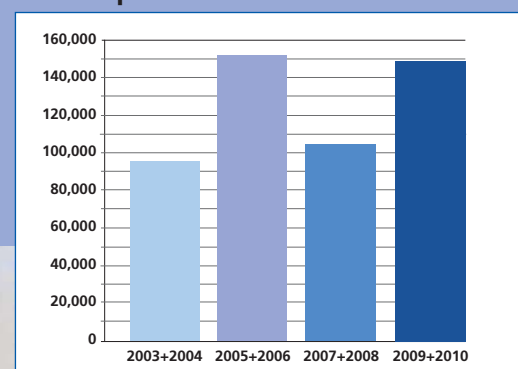

German Holsteins 2010 · Facts & Figures

3 AI

First inseminations

Holstein	2.0 million
Red Holstein	317,520

Most heavily used bulls – First inseminations (FI)

	Name	HB No.	FI
Holstein	Cassano	328.422	56.025
	Malpas	831.612	40.751
	Stylist	632.644	39.384
	Zabing	565.916	37.279
	Omro	672.715	36.020
	Mergim	464.701	35.194
	Tilo	802.653	24.851
	Gibor	667.908	23.925
	Laudan	810.695	23.614
	Eleve	142.715	22.285
Red Holstein	Carmano	915.758	20.266
	Jerudo	922.393	12.522
	Stabilo	922.092	11.862
	Malvoy	916.301	11.172
	Aval	597.177	9.121

4 Marketing

Export to 32 countries	79,228 heads
incl. 46 % outside the EU	46,060 heads
Export of semen	1.9 million straws

Export of Holstein heifers