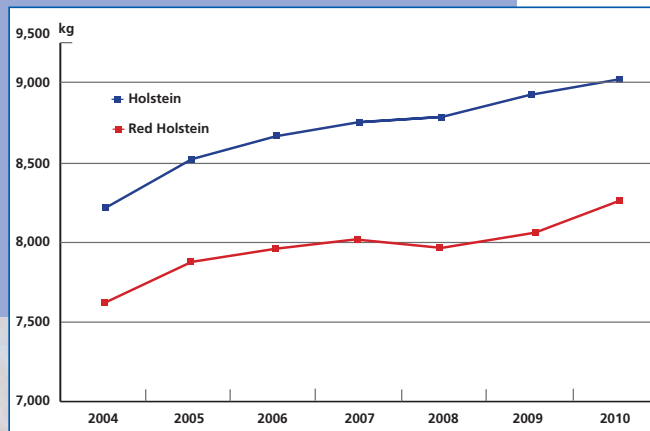

German Holsteins 2010 · Facts & Figures

1 Population

All breeds

Cattle	12.7 million
Dairy cows	4.2 million

Cows milk recorded

Holstein	2.02 million
Red Holstein	239,238

Registered cows

Holstein	1.55 million
Red Holstein	139,231

Registered herds	20,741
------------------	--------

2 Production

Production of registered cows

Average production	Milk kg	Fat %	Fat kg	Protein %	Protein kg	F&P kg
Holstein	9,008	4.09	368	3.40	306	674
Red Holstein	8,245	4.22	348	3.42	282	630

Born in 1992, Stardom daughter Insine EX-92 currently ranks on the first position for lifetime production with 188,533 kg.

Production trend

Cows with the highest lifetime production

Holstein

Name	Sire	Calvings	Milk kg	Fat %	Fat kg	Protein %	Protein kg	F&P kg
Insine	Stardom	12	188,533	3.69	6,961	3.29	6,201	13,165
Villa	Luke	11	184,786	4.10	7,580	3.17	5,850	13,430

Red Holstein

Name	Sire	Calvings	Milk kg	Fat %	Fat kg	Protein %	Protein kg	F&P kg
Roxi	Creation	15	174,703	3.42	5,982	3.20	5,598	11,580
Festle	Logic-Red	10	134,295	3.69	4,954	3.31	4,452	9,405

Age of first calving Holstein	Ø 27.9 months
Age of first calving Red Holstein	Ø 29.3 months
Lifetime production > 50,000 kg milk	9.3 % of the popul. = 210,154 cows